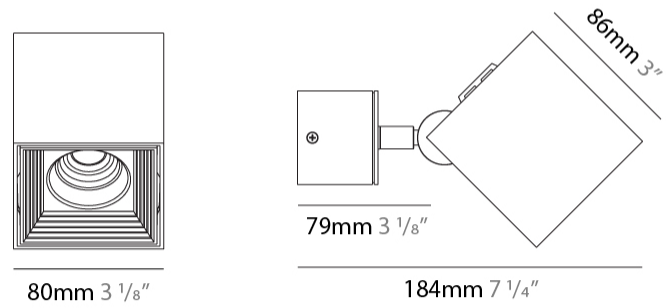

PROJECT	
TYPE	
SPECIFIER	
QUANTITY	
DATE	

DAU SINGLE ADJUSTABLE SURFACE

D92188R9-

base number Finish
Options

1. To build a product code in our configurator select the specify button on the base model # product page
2. To build a manual product code on this datasheet choose from the options listed below in blue font and add the suffix to the base model #

GENERAL

Series: Dau
Subseries: Dau Single Adjustable
Brand: Milan
Division: Design
Mounting Type: Surface
Subcategory: Spots

PHYSICAL

Shape: Cube
Length (mm): 80
Length (in): 3 1/8
Width (mm): 80
Width (in): 3 1/8
Height (mm): 86
Height (in): 3 3/8
Max. Overall Height (mm): 164
Max. Overall Height (in): 6 7/16
Light Distribution: Adjustable / Direct
Fixture Finish: BAL / MWL / BSL
Fixture Material: Extruded Aluminum

ELECTRICAL

Lamp Type: LED
Input Wattage (W): 10
Total Output Wattage (W): 9.3
Dimming: Tri-Mode (Non-Dimming and Phase Dimming (120Vac only) and 0-10V Dimming)
Driver Included: No
Driver Location: Remote
Driver Type: Constant Current - 120 / 277Vac
Driver Class: Class 2
Input Voltage (V): 120 - 277
Constant Current (MA): 350

LED

Number of LEDs: 1
Color Temperature (°K): 3000
Max. Delivered Lumen (lm): 956
CRI: >90 CRI
Lamp Life (hrs): 50000

OPTICAL

Optic°: 50
Adjustability: Rotational 300°; Tilt 90°

RATINGS AND CERTIFICATIONS

Certified By: Certified for North American Standards
IP rating: IP20