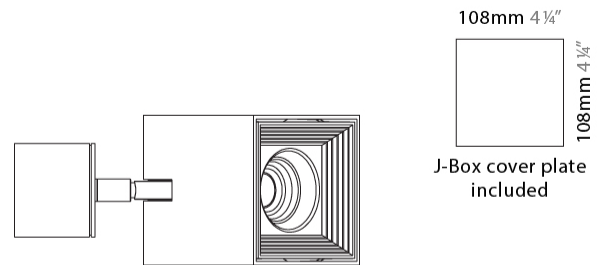

PROJECT	
TYPE	
SPECIFIER	
QUANTITY	
DATE	

DAU SINGLE ADJUSTABLE SURFACE

D92188R9-

base number Finish
Options

1. To build a product code in our configurator select the specify button on the base model # product page
2. To build a manual product code on this datasheet choose from the options listed below in blue font and add the suffix to the base model #

GENERAL

Series: Dau
Subseries: Dau Single Adjustable
Brand: Milan
Division: Design
Mounting Type: Surface
Subcategory: Spots

PHYSICAL

Shape: Cube
Length (mm): 80
Length (in): 3 1/8
Width (mm): 80
Width (in): 3 1/8
Height (mm): 86
Height (in): 3 3/8
Max. Overall Height (mm): 164
Max. Overall Height (in): 6 7/16
Light Distribution: Adjustable / Direct
Fixture Finish: BAL / MWL / BSL
Fixture Material: Extruded Aluminum

ELECTRICAL

Lamp Type: LED
Input Wattage (W): 10
Total Output Wattage (W): 9.3
Dimming: Tri-Mode (Non-Dimming and Phase Dimming (120Vac only) and 0-10V Dimming)
Driver Included: No
Driver Location: Remote
Driver Type: Constant Current - 120 / 277Vac
Driver Class: Class 2
Input Voltage (V): 120 - 277
Constant Current (MA): 350

LED

Number of LEDs: 1
Color Temperature (°K): 3000
Max. Delivered Lumen (lm): 956
CRI: >90 CRI
Lamp Life (hrs): 50000

OPTICAL

Optic°: 50
Adjustability: Rotational 300°; Tilt 90°

RATINGS AND CERTIFICATIONS

Certified By: Certified for North American Standards
IP rating: IP20